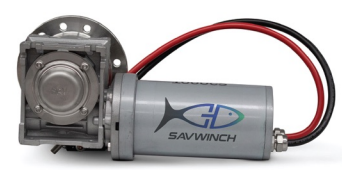

# SAVWINCH TRUCK TARP MOTOR PACKAGES!

Solid Block Patented IP68 Rated Motors

**Upto  
3 Years  
Warranty!**

- Truck Tarp Kit Includes:**
- 12V/24V Motor
  - Oversized Gearbox
    - Shaft
    - Pulley
  - Stainless Steel Mounting Bracket & Bolts
  - Wireless Remote
  - Up/Down Switch
  - 12V/24V Solenoid
  - Circuit Breaker
  - Cover Plate

1 YEAR WARRANTY

**880TT-CS**

Powder Coated Steel Motor  
Aluminium Gearbox

**SCAN****HERE**